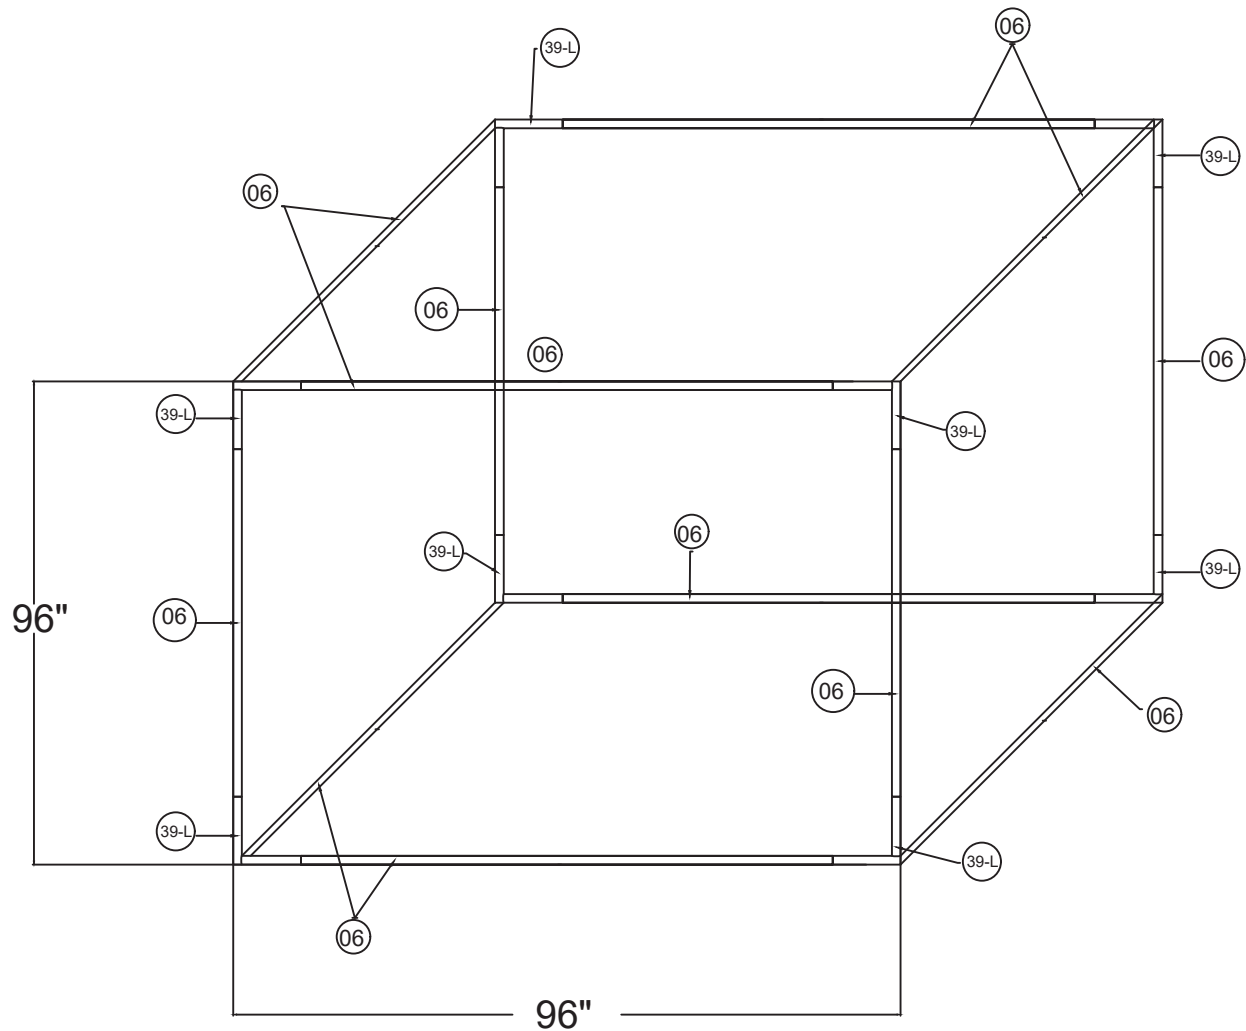

WAVELINE®

8'w x 8'h WL Hanging Cube

96"w x 96"h Cube Hanging Sign	
Qty.	Part Number
8	WLM#039L-US
12	WLM#006
1	BGO-FABRIC-L bag

Notes:

- * Does not include Hanging Cables
- * Will fit inside a CA600 or CA900 case